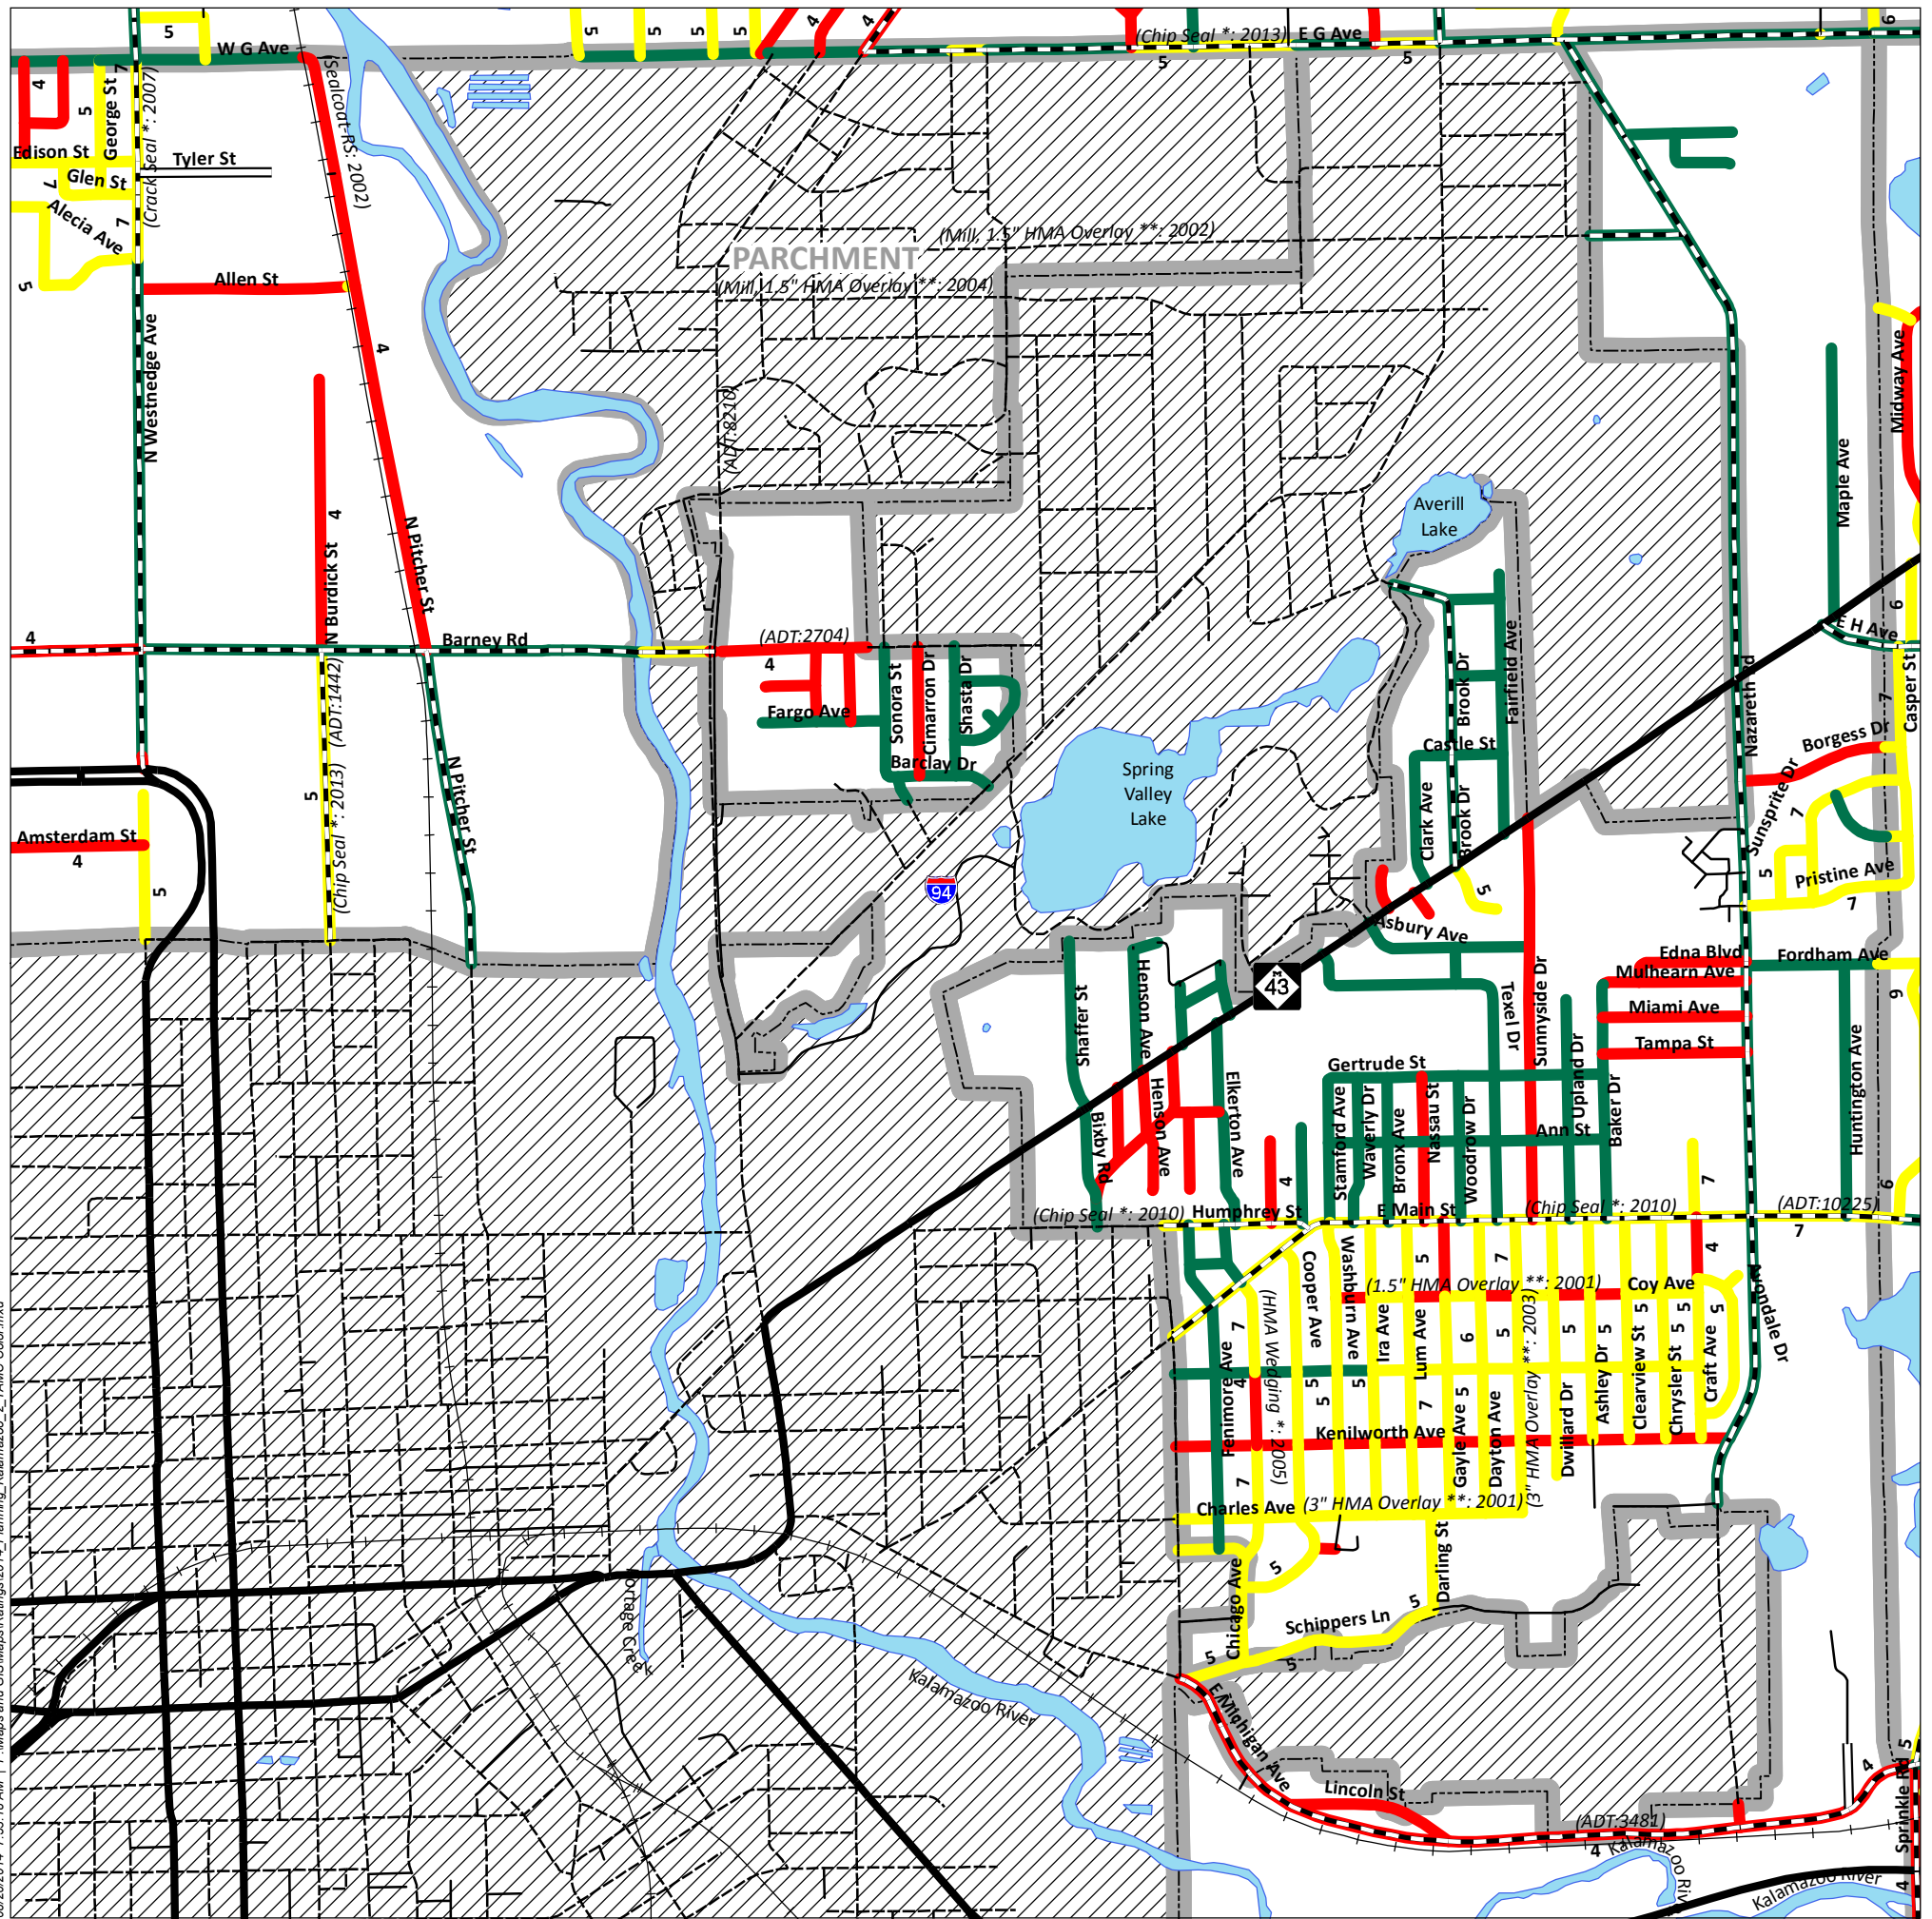

2014 Planning Map Kalamazoo Twp - 2

THE RIGHT FIX AT THE RIGHT TIME

The KCRC determines the best fix to optimize service life for each of our projects. Good pavement management involves less expensive treatments earlier in the life of the pavement in order to take full advantage of infrastructural investments.

Road Classifications	Road Ratings
State Trunkline	Good (8, 9, 10)
County Primary	Fair (5, 6, 7)
County Local - Gravel	Poor (1, 2, 3, 4)
City	Private Roads (Not Rated - 0)
Private	

KCR Kalamazoo
County
Road
Commission