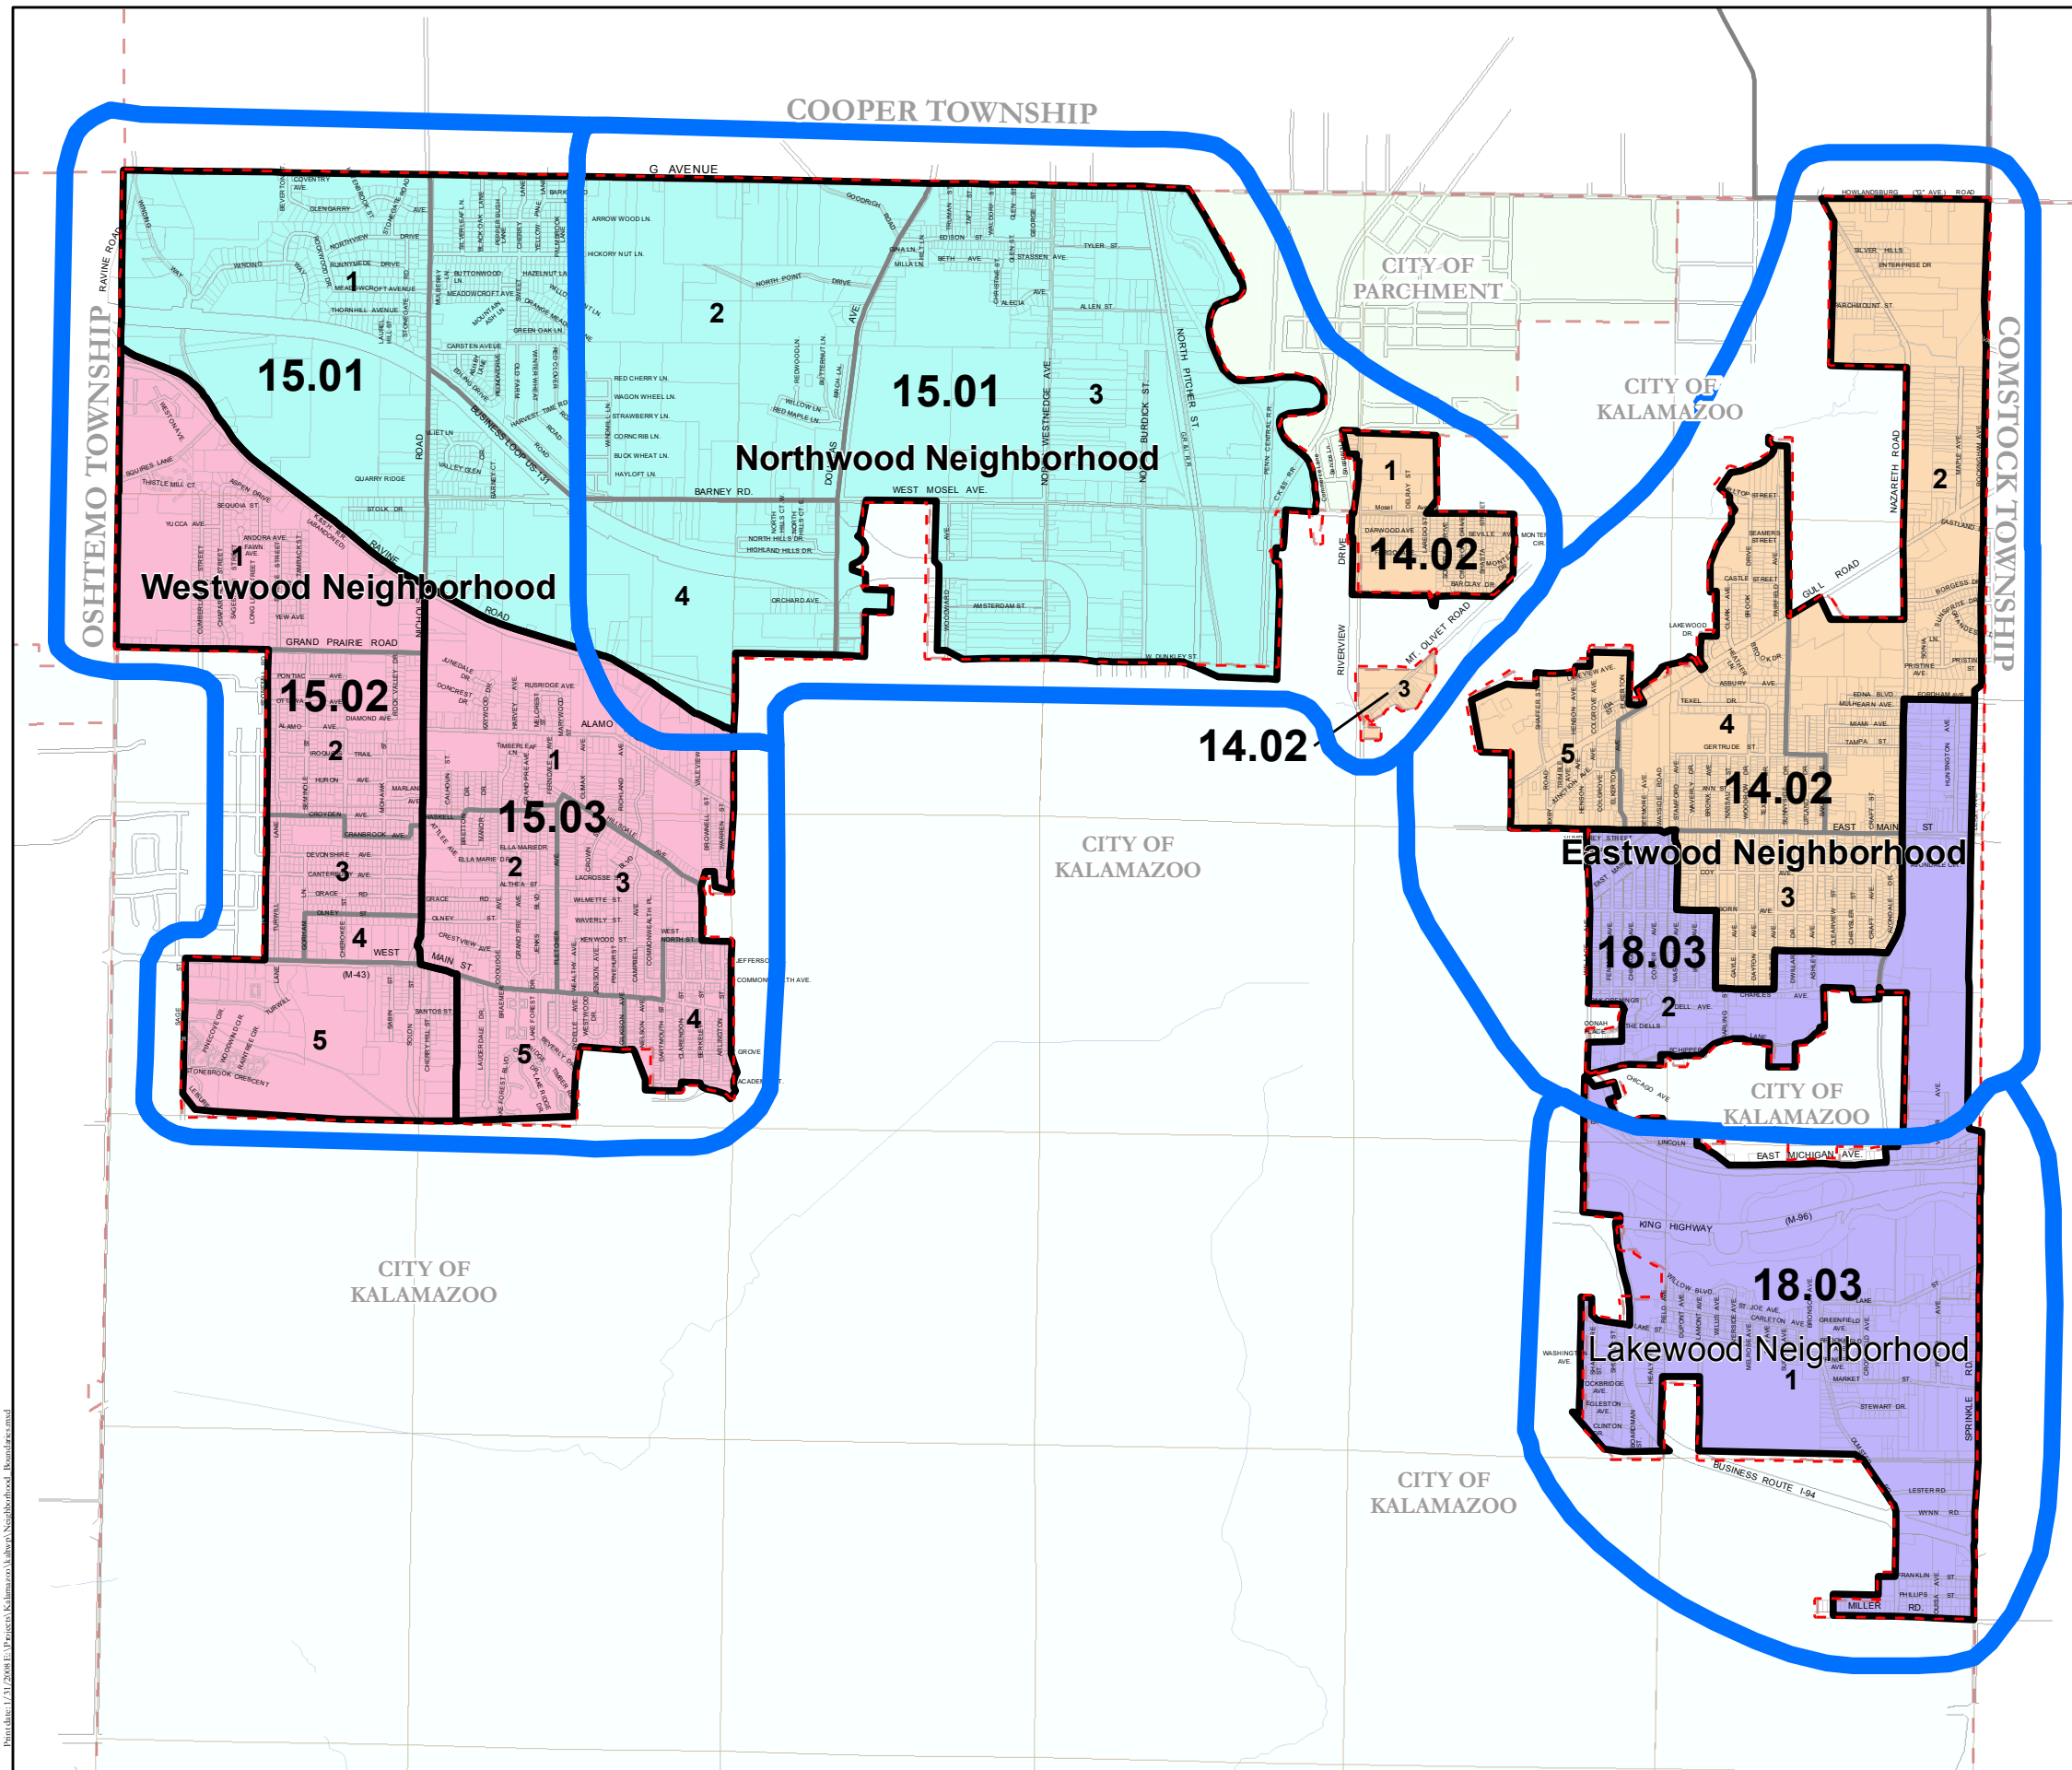

Neighborhood Boundaries

Charter Township of Kalamazoo
Kalamazoo County, Michigan

Fire District Boundaries

Approximate Neighborhood Boundary

Census District Boundaries

- Eastwood Neighborhood
- Lakewood Neighborhood
- Northwood Neighborhood
- Westwood Neighborhood

2000 Census Tracts

2000 Census Block Group

Kalamazoo Township Boundary

Municipal Boundary

Data Source: McKenna Associates, 2007,
Michigan Center for Geographic Information, Version 6a.
Base Map Source: Prein & Newhof, 2007