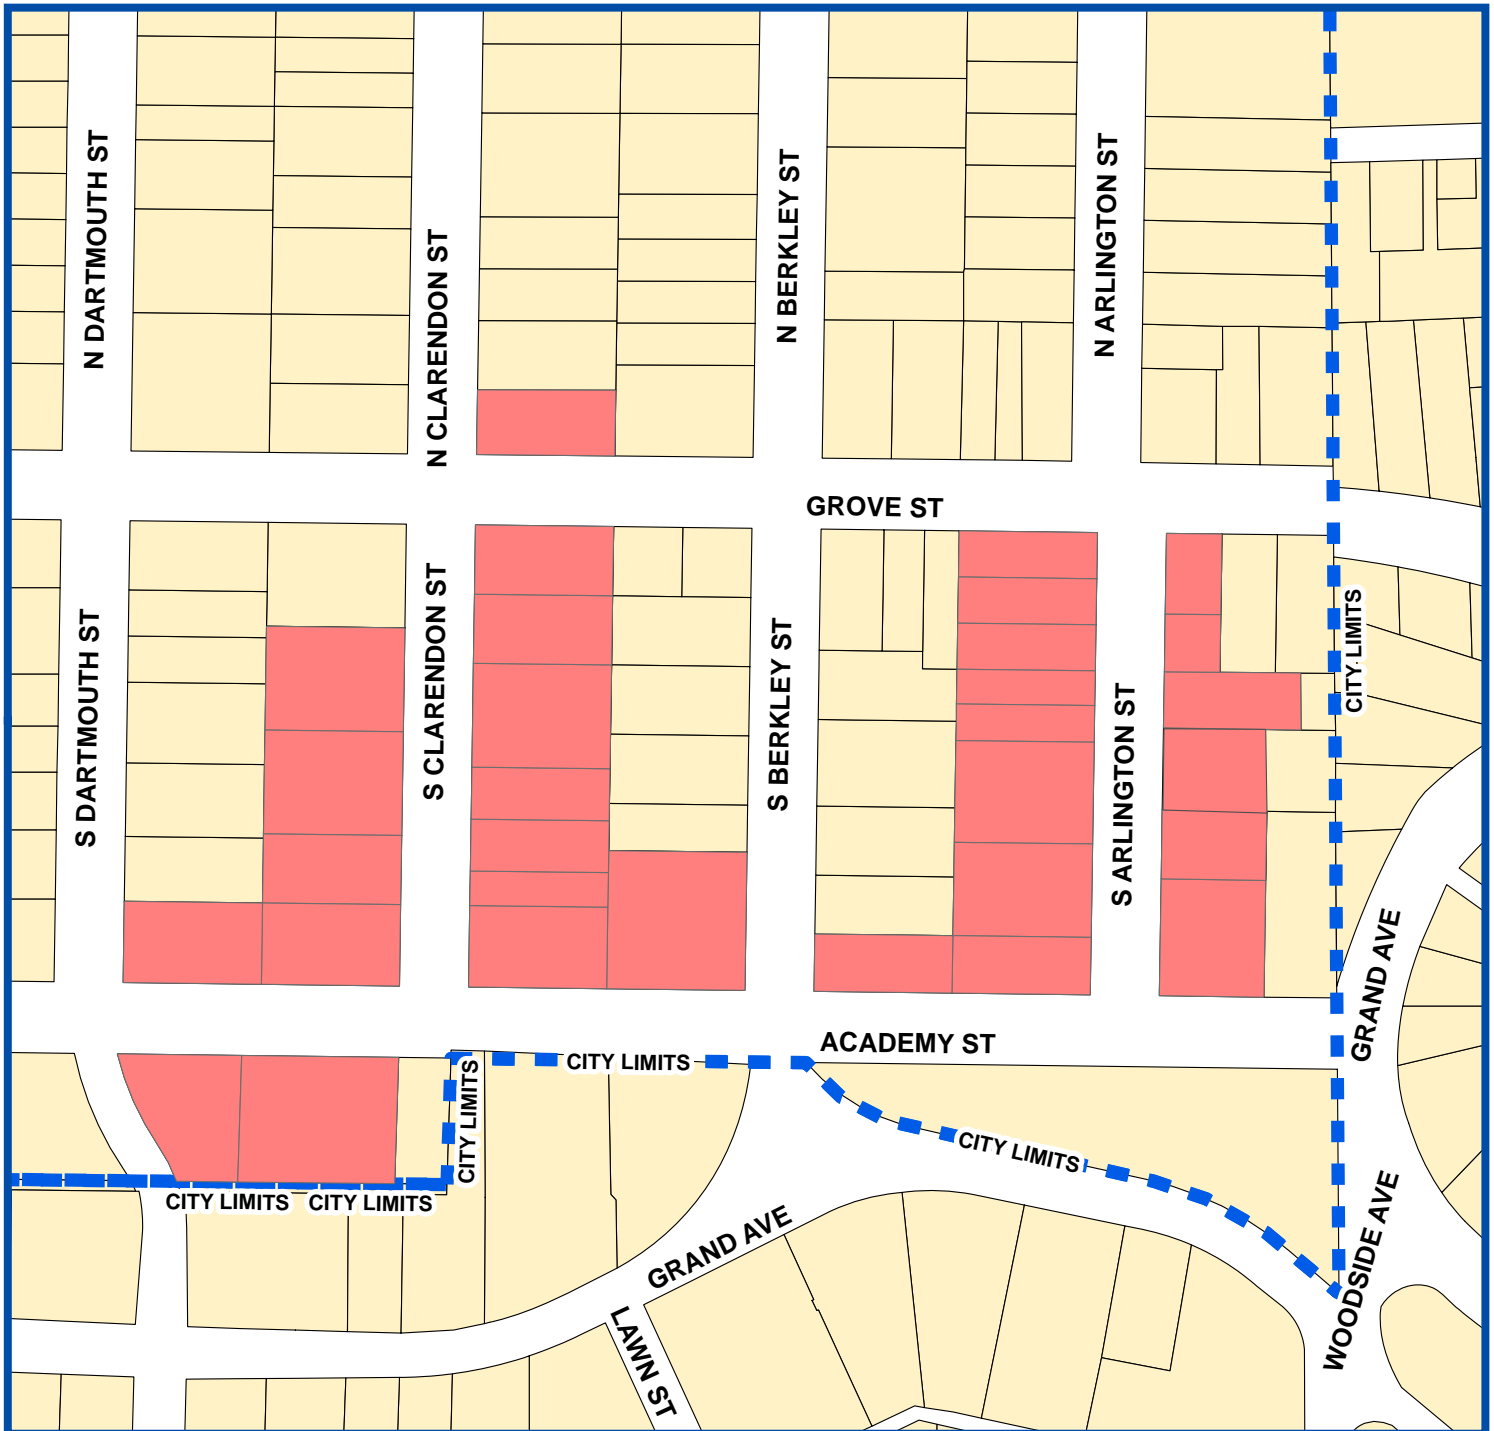

Approximate Area of Boil Water Advisory associated with Water System Maintenance on Clarendon Street

Date: 3/20/19

= BOIL WATER ADVISORY AREA

The maps from the City of Kalamazoo's GIS are not at survey accuracy.
The City of Kalamazoo assumes no legal responsibility for the information contained on this map.