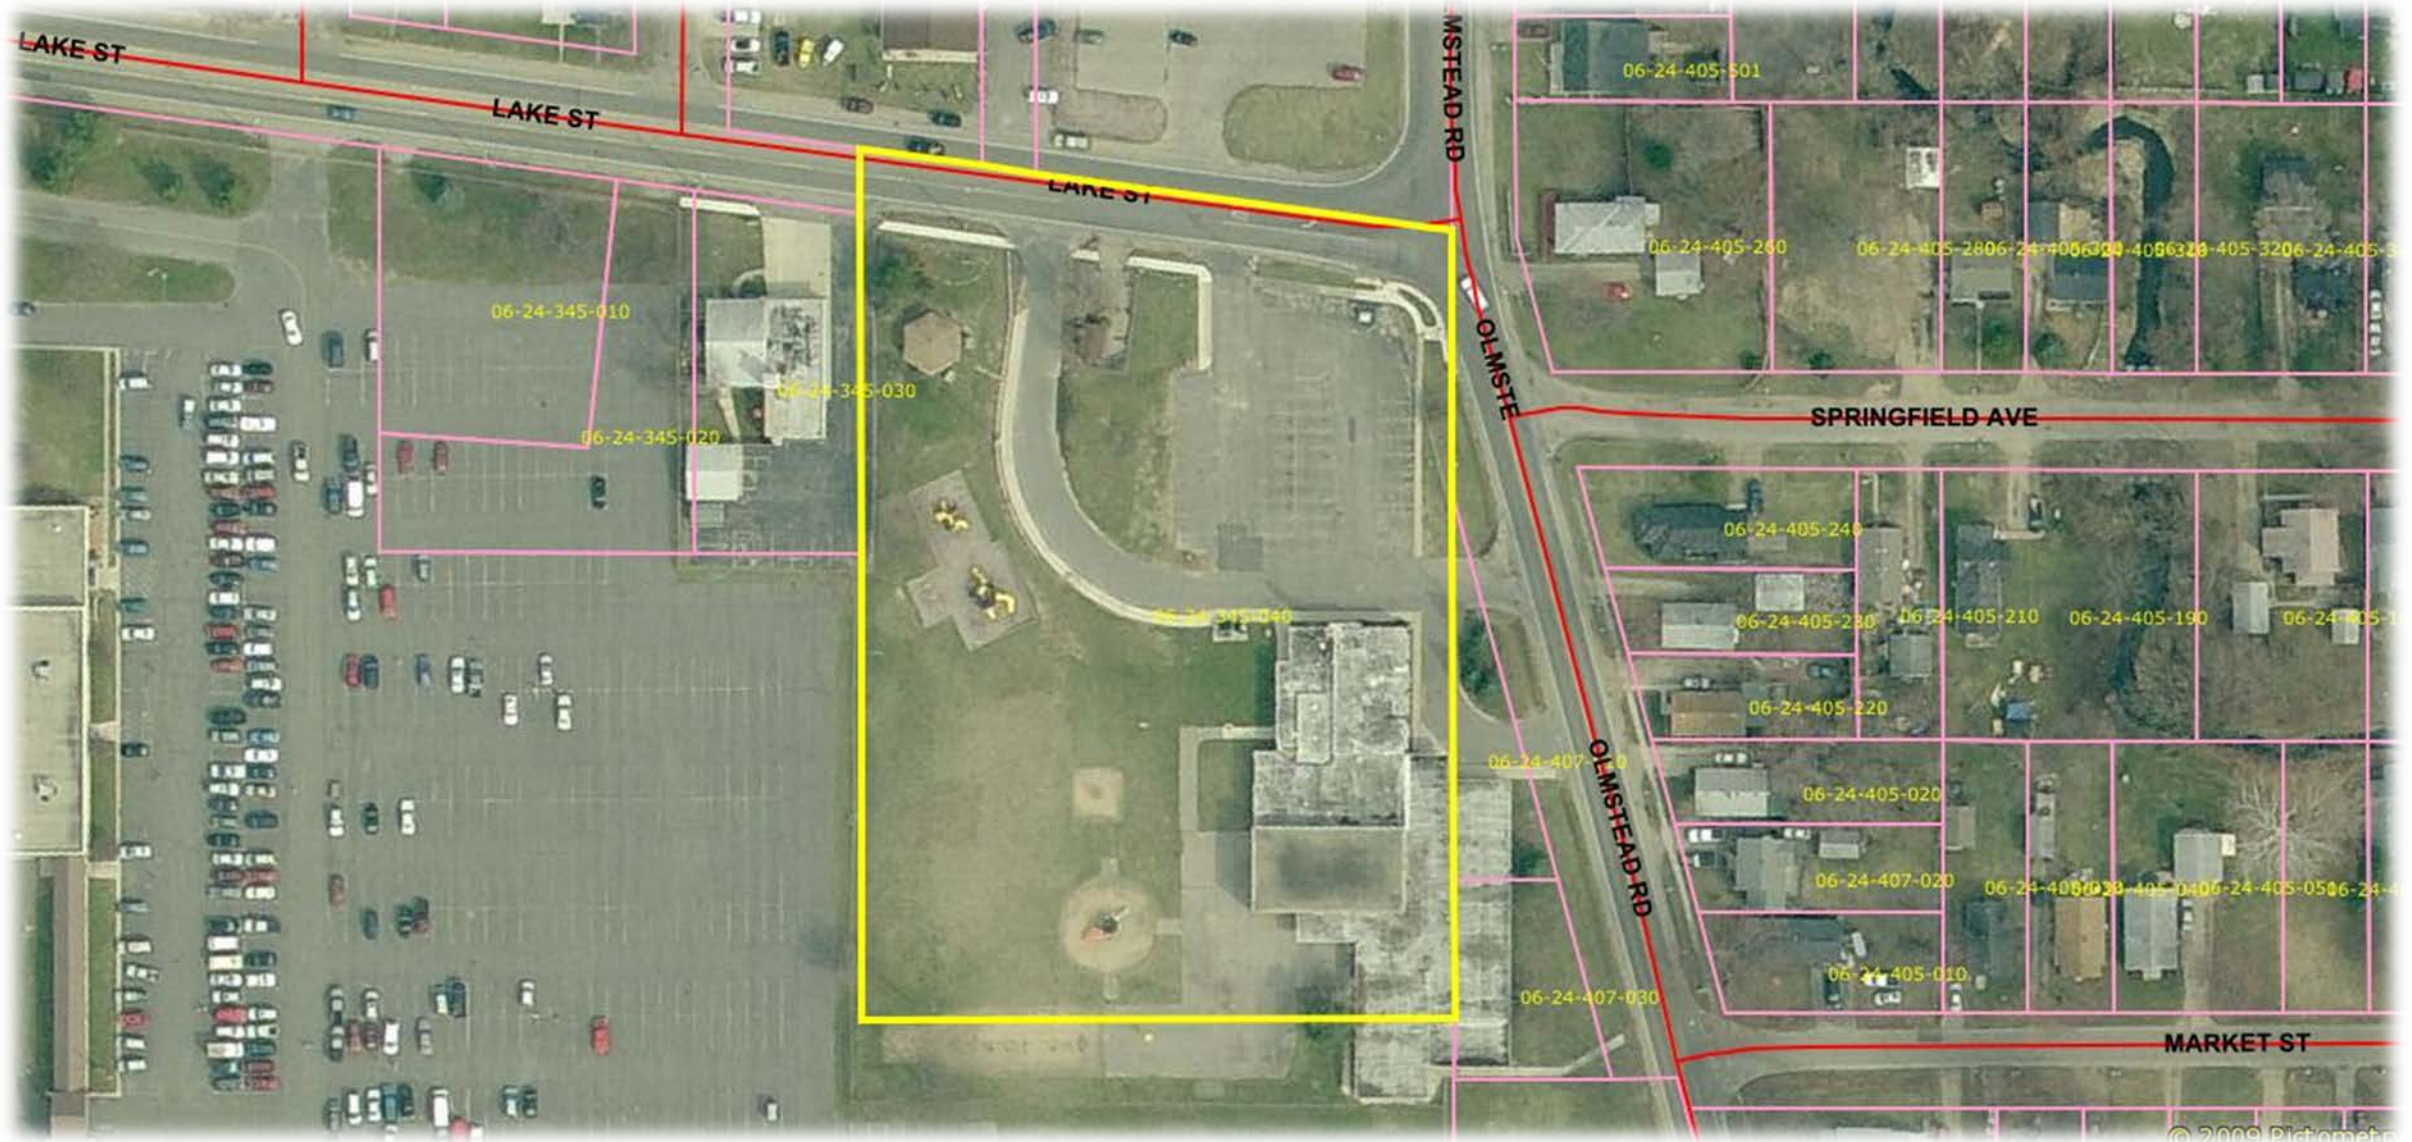

# Lakewood Park

## Lakewood Park

The approximately half acre park hosts playground equipment and a picnic shelter with tables. Kalamazoo Township leases this park from Kalamazoo Public Schools, which formerly operated an elementary school east of the park. Currently, Kalamazoo RESA operates a Head Start facility in the school.